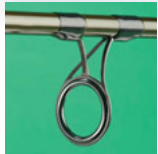

HARDY DEMON SPIN £199

Length: 8 ft Casting weight: 5-15g

SPECIFICATION:

Three-piece rod. Light olive blank with grey whippings and push-over joints. Downlocking alloy reel seat with single nut. Two-piece cork handle. Double-leg butt ring. Five single-leg intermediate rings. Tip ring. Keeper ring. Cloth bag and tube.

Comments: A soft-action rod that required good timing for longer casts; it's not a forgiving casting tool and achieving accuracy was more difficult. However, on the retrieve it gave the best feel of any rod in this test with every movement of the Rapala fed back to the hands. Given the soft tip it has a surprising amount of strength in the lower sections. Easily the best finished blank and it has a good cork handle, but the part-metal reel seat is not ideal in cold weather; it's also uncomfortable on the hands and seemed unnecessarily long.